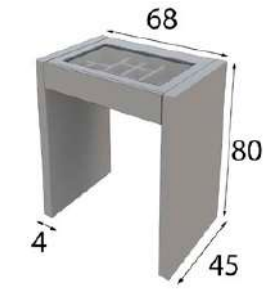

* Tapizado a elegir en carta
* Upholstery to choose
from our swatchbook

Ref. 42512
Tocador / Vanity dresser

Mate Matt	Alto Brillo High Gloss
246p 📷	307p