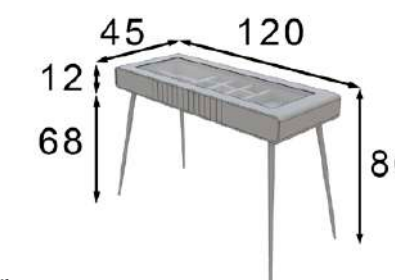

* Las partes metálicas no pueden ir con terminaciones en alto brillo
* High gloss finish not available on metallic parts