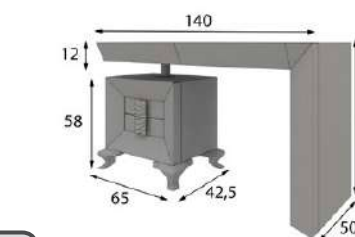

Ref. 45351
Banqueta / Stool

Mate Matt	Alto Brillo High Gloss
174p	210p

* Tapizado a elegir en carta
* Upholstery to choose
from our swatchbook

Ref. 42060
Tocador / Vanity dresser

Mate Matt	Alto Brillo High Gloss
500p	625p