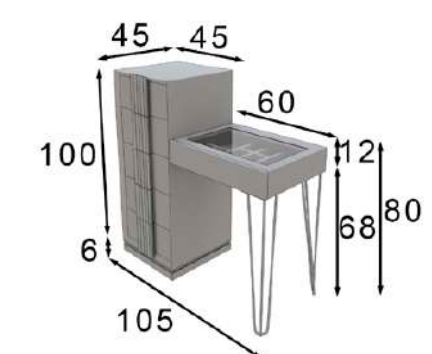

Puntos Points
123p

* Incluye luz LED
* LED light included

Ref. 45368
Banqueta / Stool

Puntos Points
95p

* Tapizado a elegir en carta
* Upholstery to choose from our swatchbook

Ref. 42520
Tocador / Vanity dresser