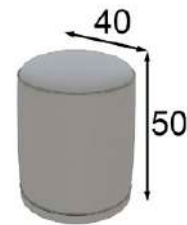

* Opcional luces LED 60p
* Optional LED lights 60p

TO52

Ref. 21080
Espejo / Mirror

* Incluye luz LED
* LED light included

Ref. 45368
Banqueta / Stool

* Tapizado a elegir en carta
* Upholstery to choose
from our swatchbook