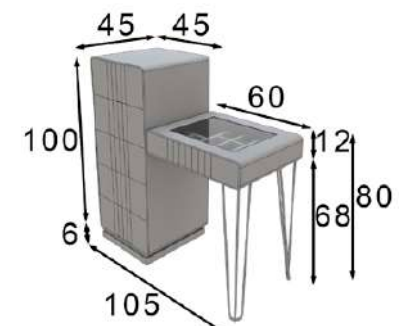

Ref. 42523
Tocador / Vanity dresser

TO04

Ref. 21080
Espejo / Mirror

* Incluye luz LED
* LED light included

Puntos Points
123p

Ref. 45367
Banqueta / Stool

* Tapizado a elegir en carta
* Upholstery to choose
from our swatchbook

Mate Matt	Alto Brillo High Gloss
104p	125p