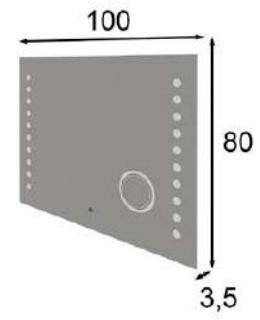

TO54

Ref. 21080
Espejo / Mirror

* Incluye luz LED
* LED light included

Puntos Points
168p

Ref. 45368
Banqueta / Stool