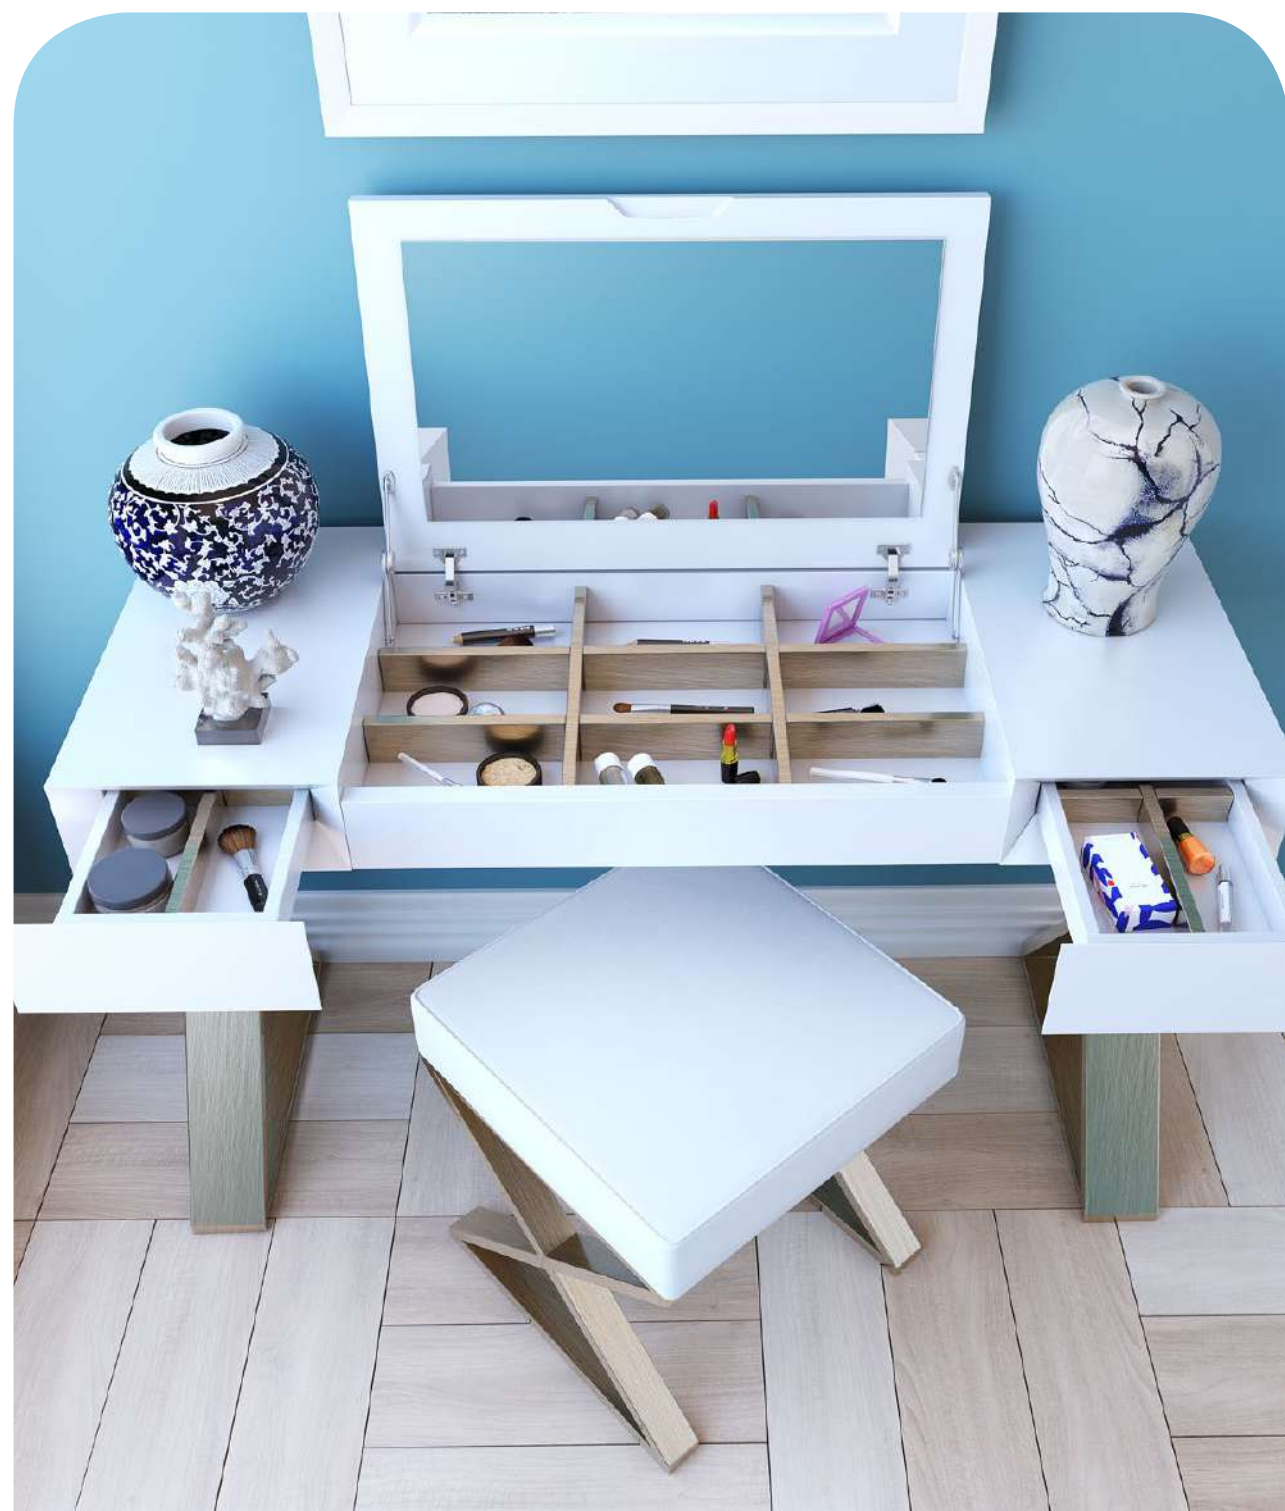

TO42

Ref. 42094
Banqueta / Stool

* Tapizado a elegir en carta
* Upholstery to choose from our swatchbook

Puntos Points
143p

Ref. 42018
Tocador / Vanity dresser

Mate Matt	Alto Brillo High Gloss
400p 📷	500p

* Las partes metálicas no pueden ir con terminaciones en alto brillo
* High gloss finish not available on metallic parts

TO42

Acabados / Finishes
Tocador / Vanity
Color 120 / 041

Banqueta / Stool
Color 041 / Azahar 00