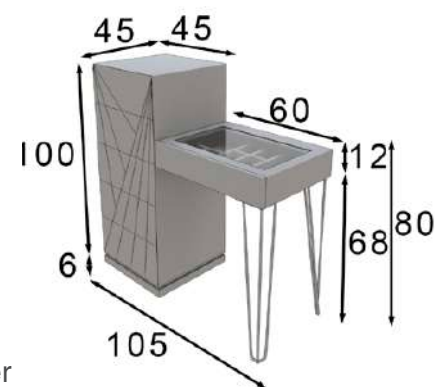

TO08

Ref. 21080
Espejo / Mirror

* Incluye luz LED
* LED light included

Puntos Points
123p

Ref. 45368
Banqueta / Stool

* Tapizado a elegir en carta
* Upholstery to choose
from our swatchbook

Puntos Points
95p