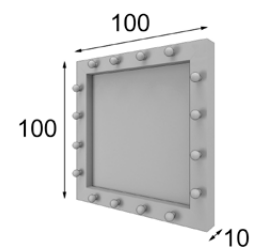

TO48

Ref. 45383
Espejo / Mirror

* Incluye luces LED
* LED lights included

Mate Matt	Alto Brillo High Gloss
320p	400p

Ref. 45349
Banqueta / Stool