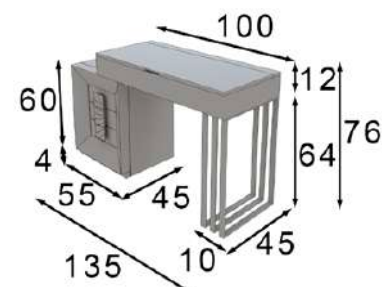

TO12

Ref. 42526
Tocador / Vanity dresser

Mate Matt	Frentes Brillo Front HG	Alto Brillo High Gloss
460p	506p	575p

* Las partes metálicas no pueden ir con terminaciones en alto brillo
* High gloss finish not available on metallic parts