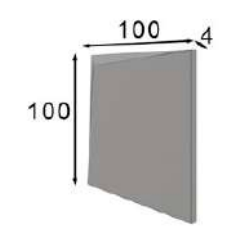

Ref. 42551
Tocador / Vanity dresser

Ref. 21006
Espejo / Mirror

Mate Matt	Alto Brillo High Gloss
140p 📷	175p