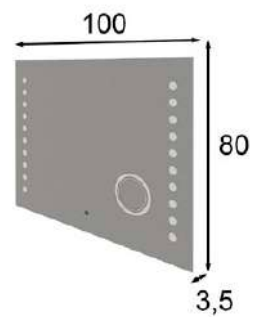

Ref. 42513
Tocador / Vanity dresser

Mate Matt	Alto Brillo High Gloss
392p 📷	490p

* Opcional luces LED 60p
* Optional LED lights 60p

TO56

Ref. 21080
Espejo / Mirror

Puntos Points
168p

* Incluye luz LED
* LED light included