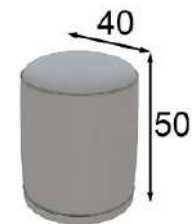

* Tapizado a elegir en carta
* Upholstery to choose
from our swatchbook

Ref. 42542
Tocador / Vanity dresser

Mate Matt	Frentes Brillo Front HG	Alto Brillo High Gloss
600p 📷	660p	750p