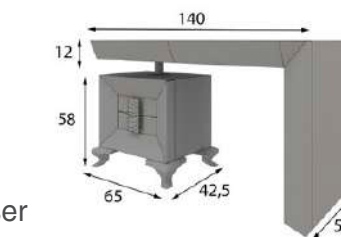

* Tapizado a elegir en carta
* Upholstery to choose
from our swatchbook

Ref. 42060
Tocador / Vanity dresser

Mate Matt	Alto Brillo High Gloss
500p 📷	625p