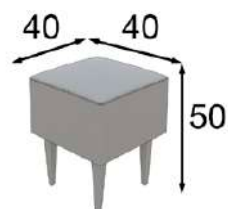

Ref. 42544
Tocador / Vanity dresser

Mate Matt	Frentes Brillo Front HG	Alto Brillo High Gloss
600p	660p	750p

* Opcional zócalo LED 45p
* Optional base LED 45p

Ref. 21080
Espejo / Mirror

Puntos Points
168p

* Incluye luz LED
* LED light included