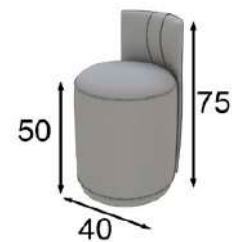

Mate Matt	Frentes Brillo Front HG	Alto Brillo High Gloss
600p	660p	750p

* Opcional zócalo LED 45p
* Optional base LED 45p

Ref. 45383
Espejo / Mirror

Mate Matt	Alto Brillo High Gloss
320p	400p

* Incluye luz LED
* LED light included