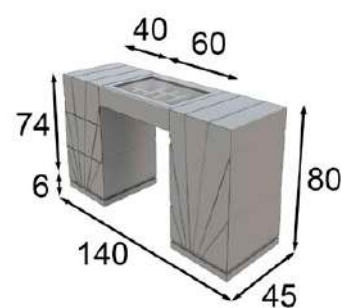

Ref. 42541
Tocador / Vanity dresser

Mate Matt	Frentes Brillo Front HG	Alto Brillo High Gloss
600p	660p	750p

* Opcional zócalo LED 45p
* Optional base LED 45p