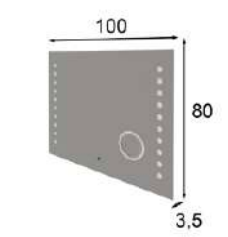

TO02

Acabados / Finishes
Tocador / Vanity
Color 120 / Amazonas

Banqueta / Stool
Star Oro

TO02

Ref. 21080
Espejo / Mirror

Puntos Points
168p

* Incluye luz LED
* LED light included

Ref. 45355
Banqueta / Stool