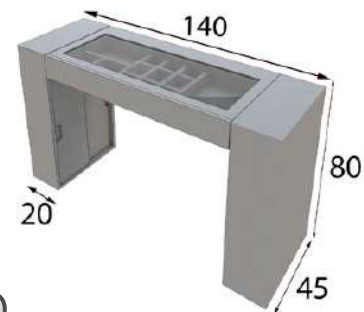

* Incluye luz LED
* LED light included

Ref. 45349
Banqueta / Stool

Puntos Points
95p

* Tapizado a elegir en carta
* Upholstery to choose from our swatchbook

Ref. 42516
Tocador / Vanity dresser

Mate Matt	Alto Brillo High Gloss
437p	546p

* Opcional luces LED 60p
* Optional LED lights 60p