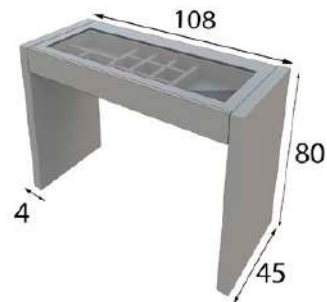

* Tapizado a elegir en carta
* Upholstery to choose from our swatchbook

Puntos Points
95p

Ref. 42515
Tocador / Vanity dresser

Mate Matt	Alto Brillo High Gloss
291p	364p