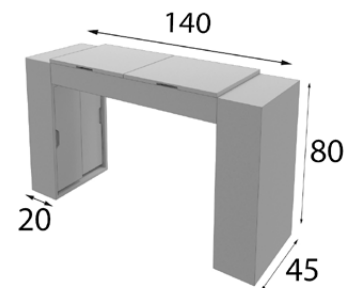

* Tapizado a elegir en carta
* Upholstery to choose
from our swatchbook

Ref. 42510
Tocador / Vanity dresser