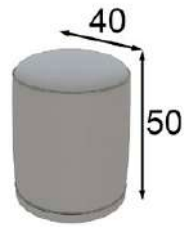

TO54

Ref. 21080
Espejo / Mirror

* Incluye luz LED
* LED light included

Puntos Points
168p

Ref. 45368
Banqueta / Stool

* Tapizado a elegir en carta
* Upholstery to choose from our swatchbook

Puntos Points
95p

Ref. 42515
Tocador / Vanity dresser

Mate Matt	Alto Brillo High Gloss
291p	364p

TO54

Acabados / Finishes
Tocador / Vanity
Color 120

Puff / Pouf
Victoria Gold