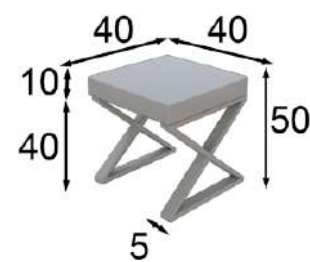

TO11

Ref. 45381
Espejo / Mirror

Mate Matt	Alto Brillo High Gloss
217p	268p

Ref. 42094
Banqueta / Stool

Puntos Points
143p

* Tapizado a elegir en carta
* Upholstery to choose from our swatchbook

Ref. 42548
Tocador / Vanity dresser

* Opcional zócalo LED 45p
* Optional base LED 45p

Mate Matt	Frentes Brillo Front HG	Alto Brillo High Gloss
550p	605p	688p

* Las partes metálicas y acabado amazonas no pueden ir en alto brillo
* High gloss finish not available on metallic parts and amazonas finish

TO11

Acabados / Finishes
Tocador / Vanity
Color 120 / Amazonas

Espejo / Mirror
Color 120

Banqueta / Stool
Color 120 / Azahar 00