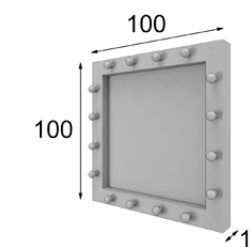

Espejo / Mirror
Color 152

Banqueta / Stool
Color 211 / Star Crema

TO47

Ref. 45383
Espejo / Mirror

Mate Matt	Alto Brillo High Gloss
320p	400p

* Incluye luces LED
* LED lights included

Ref. 45351
Banqueta / Stool