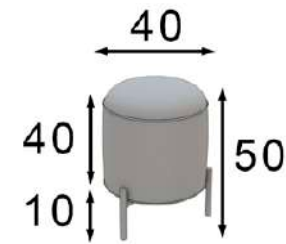

Ref. 45365
Banqueta / Stool