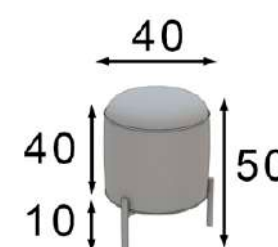

Banqueta / Stool
Color 160 / Oxford

TO22

Ref. 21080
Espejo / Mirror

Puntos Points
168p

* Incluye luz LED
* LED light included

Ref. 45365
Banqueta / Stool

Mate Matt	Alto Brillo High Gloss
104p 📷	125p

* Tapizado a elegir en carta
* Upholstery to choose from our swatchbook