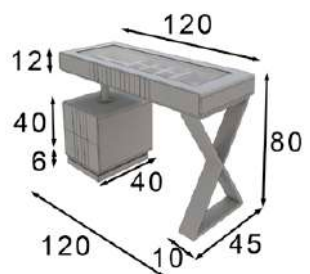

TO11

Ref. 45381
Espejo / Mirror

Mate Matt	Alto Brillo High Gloss
217p	268p

Ref. 42094
Banqueta / Stool

Puntos Points
143p

* Tapizado a elegir en carta
* Upholstery to choose from our swatchbook

Ref. 42548
Tocador / Vanity dresser