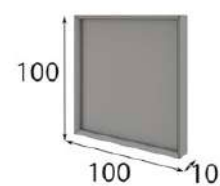

TO20

Ref. 64710
Espejo / Mirror

Mate Matt	Alto Brillo High Gloss
110p	138p

* Opcional LED 70p
* Optional LED 70p