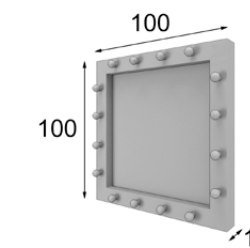

Espejo / Mirror
Color 120

Banqueta / Stool
Color 151 / Azahar 00

TO29

Ref. 45383
Espejo / Mirror

Mate Matt	Alto Brillo High Gloss
320p 📷	400p

* Incluye luces LED
* LED lights included

Ref. 45351
Banqueta / Stool