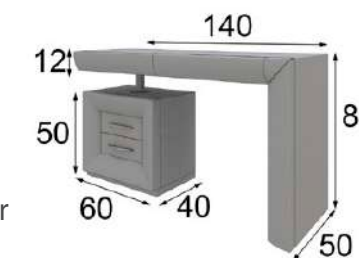

Ref. 42062
Tocador / Vanity dresser

Mate Matt	Alto Brillo High Gloss
500p	625p

TO58

Ref. 42082

Espejo / Mirror

Mate Matt	Alto Brillo High Gloss
116p 	145p

Ref. 45368

Banqueta / Stool