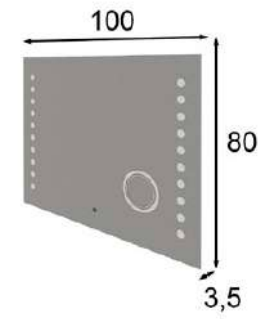

TO52

Ref. 21080
Espejo / Mirror

* Incluye luz LED
* LED light included

Ref. 45368
Banqueta / Stool