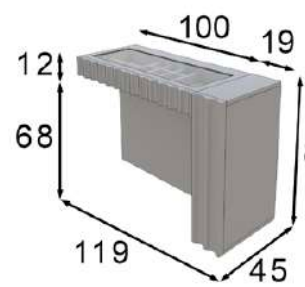

Ref. 42536
Tocador / Vanity dresser