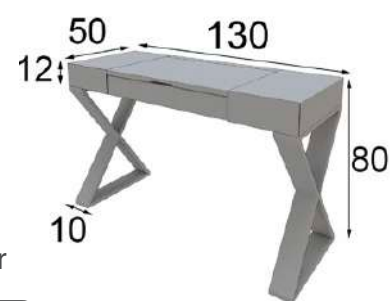

Ref. 42018
Tocador / Vanity dresser

Mate Matt	Alto Brillo High Gloss
400p 📷	500p

* Las partes metálicas no pueden ir con terminaciones en alto brillo
* High gloss finish not available on metallic parts