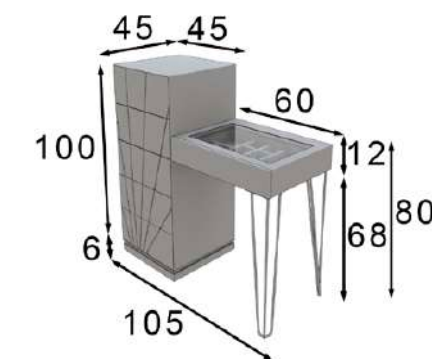

Puntos Points
123p

* Incluye luz LED
* LED light included

Ref. 45368
Banqueta / Stool

Puntos Points
95p

* Tapizado a elegir en carta
* Upholstery to choose
from our swatchbook

Ref. 42522
Tocador / Vanity dresser