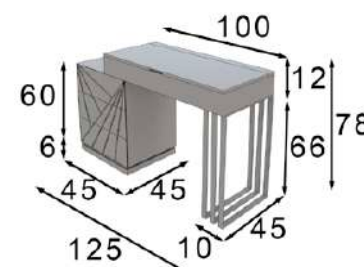

* Opcional zócalo LED 45p
* Optional base LED 45p

Ref. 42529
Tocador / Vanity dresser

Mate Matt	Frentes Brillo Front HG	Alto Brillo High Gloss
460p	506p	575p

* Las partes metálicas no pueden ir con terminaciones en alto brillo
* High gloss finish not available on metallic parts