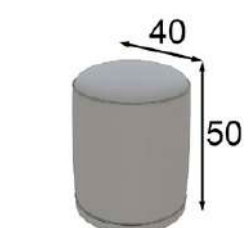

* Tapizado a elegir en carta
* Upholstery to choose from our swatchbook