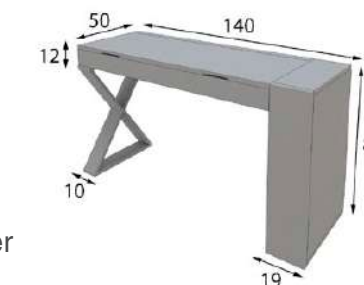

* Tapizado a elegir en carta
* Upholstery to choose from our swatchbook

Ref. 42034
Tocador / Vanity dresser

Mate Matt	Alto Brillo High Gloss
500p	625p