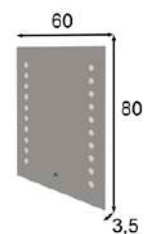

TO08

Ref. 21080
Espejo / Mirror