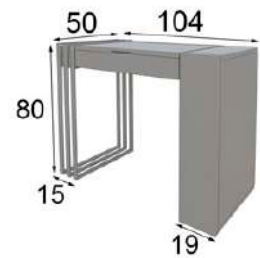

* Tapizado a elegir en carta
* Upholstery to choose from our swatchbook