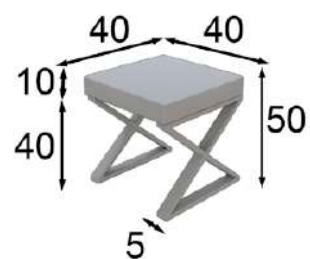

Ref. 45366
Banqueta / Stool

Mate Matt	Alto Brillo High Gloss
104p 📷	125p

* Tapizado a elegir en carta
* Upholstery to choose from our swatchbook

TO41

TO42

Ref. 42094
Banqueta / Stool

* Tapizado a elegir en carta
* Upholstery to choose from our swatchbook