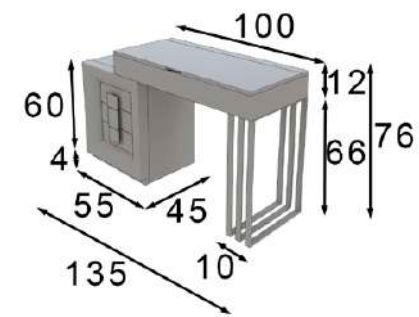

TO14

Ref. 42527
Tocador / Vanity dresser

Mate Matt	Frentes Brillo Front HG	Alto Brillo High Gloss
460p	506p	575p

* Las partes metálicas no pueden ir con terminaciones en alto brillo
* High gloss finish not available on metallic parts