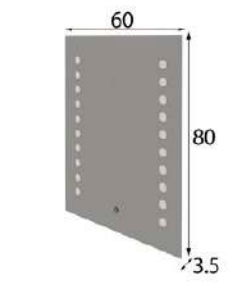

* Incluye luz LED
* LED light included

Ref. 45368
Banqueta / Stool

Puntos Points
95p