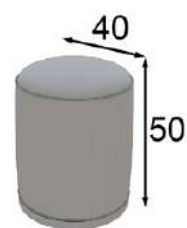

Ref. 45368

Banqueta / Stool

Puntos Points
95p