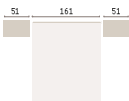

grecco

gho045 cabecal grecco - mesitas pta

roble

blanco extra