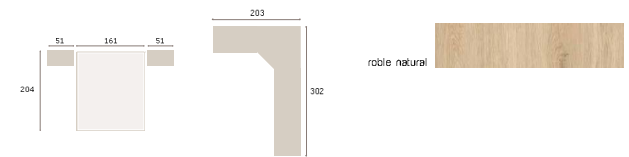

087

pet's

wall

cabecal wall • mesitas basic Ghic 044

11